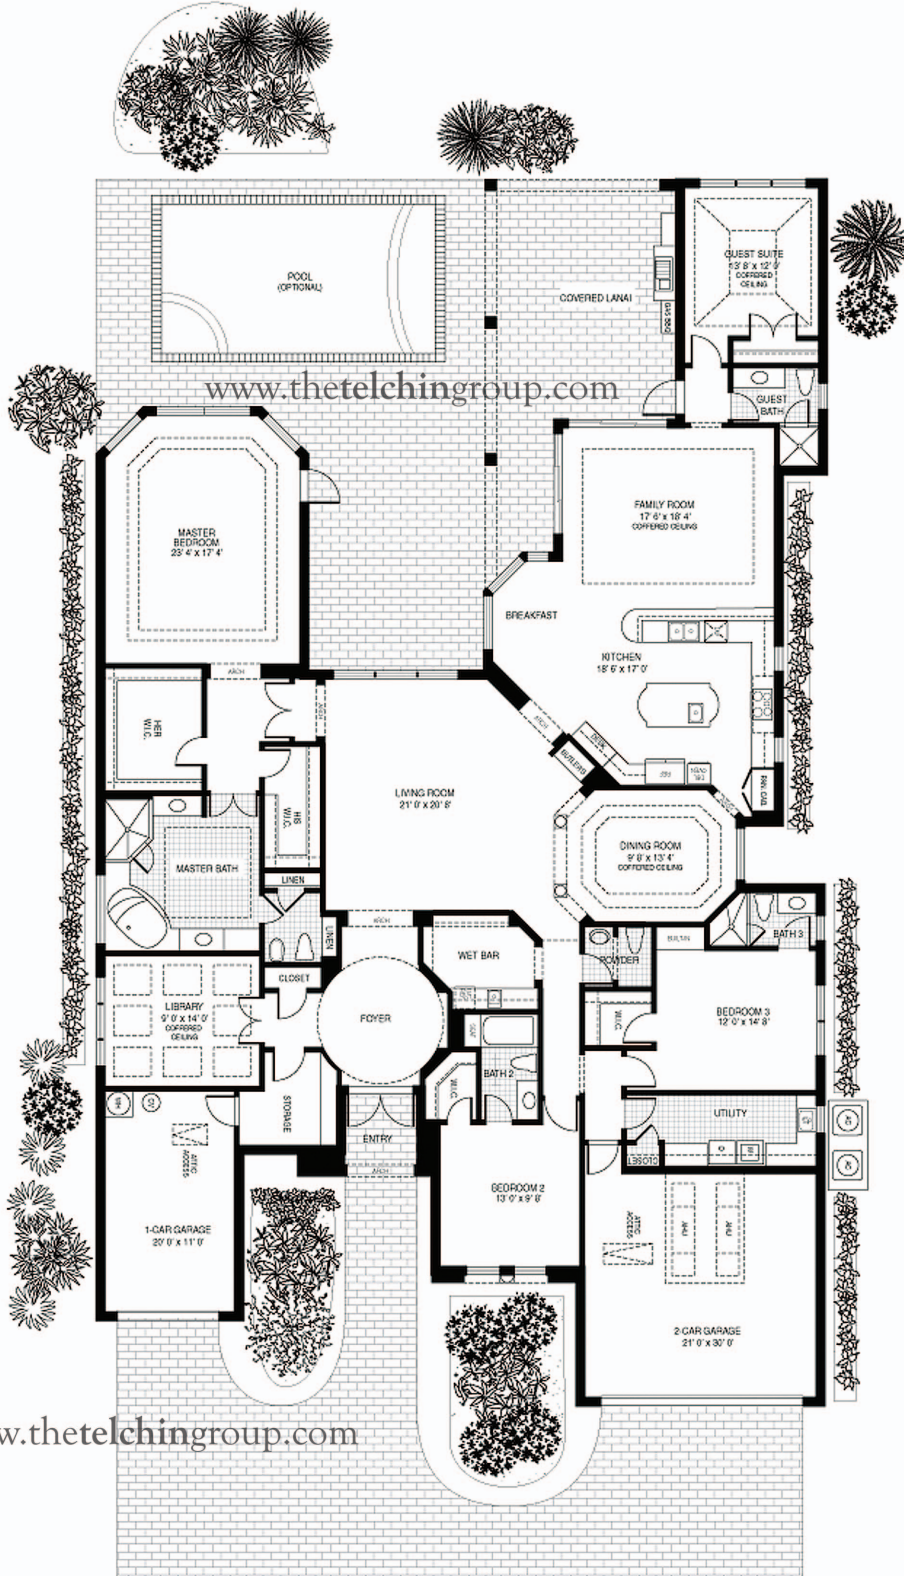

AMALFI

BENT CREEK AT IBIS GOLF & COUNTRY CLUB

www.thetelchingroup.com

4BR/4.5BA + Den

SQUARE FEET UNDER AIR: 4070

www.thetelchingroup.com