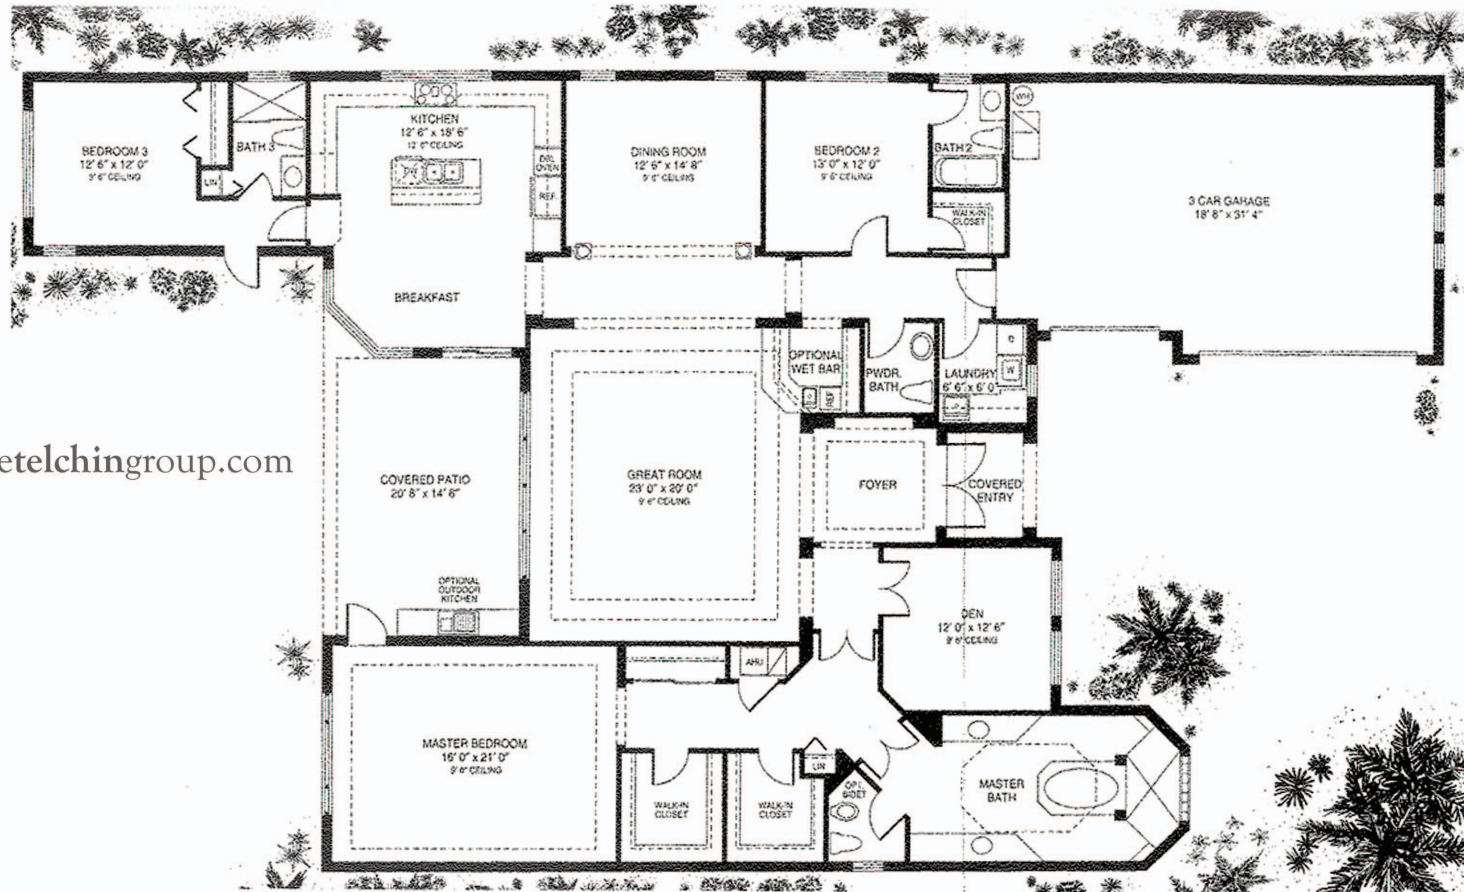

POSITANO

CRANE'S POINTE AT IBIS GOLF & COUNTRY CLUB

www.thetelchingroup.com

3BR/3.5BA+DEN

SQUARE FEET UNDER AIR: 3,183

www.thetelchingroup.com