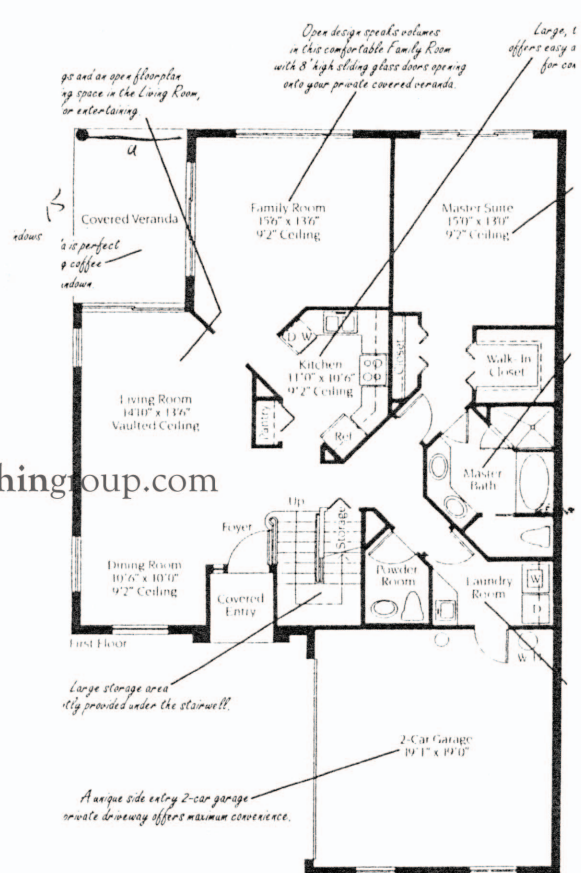

BIARRITZ

HERITAGE CLUB AT IBIS GOLF & COUNTRY CLUB

www.thetelchingroup.com

3BR/2.5BA+LOFT

SQUARE FEET UNDER AIR: 2,094

www.thetelchingroup.com

Red Kitchen with open-air design access to Dining Room and Family Room veranda and great entertaining.