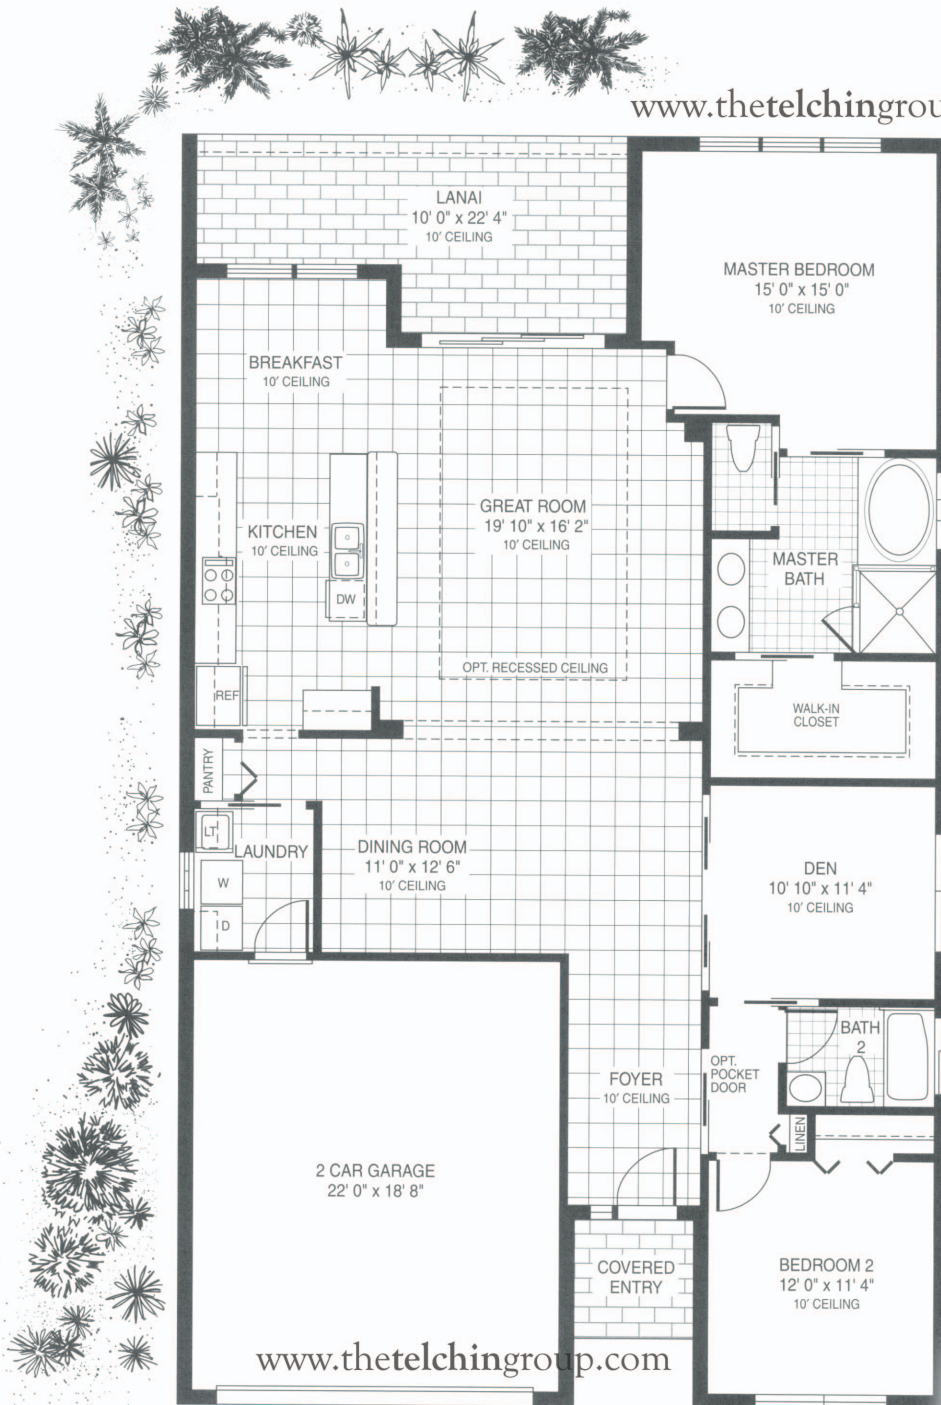

# SAN MARCO

LA STRADA AT IBIS GOLF & COUNTRY CLUB

[www.thetelchingroup.com](http://www.thetelchingroup.com)

2BR/2BA+DEN

SQUARE FEET UNDER AIR: 1,833

[www.thetelchingroup.com](http://www.thetelchingroup.com)