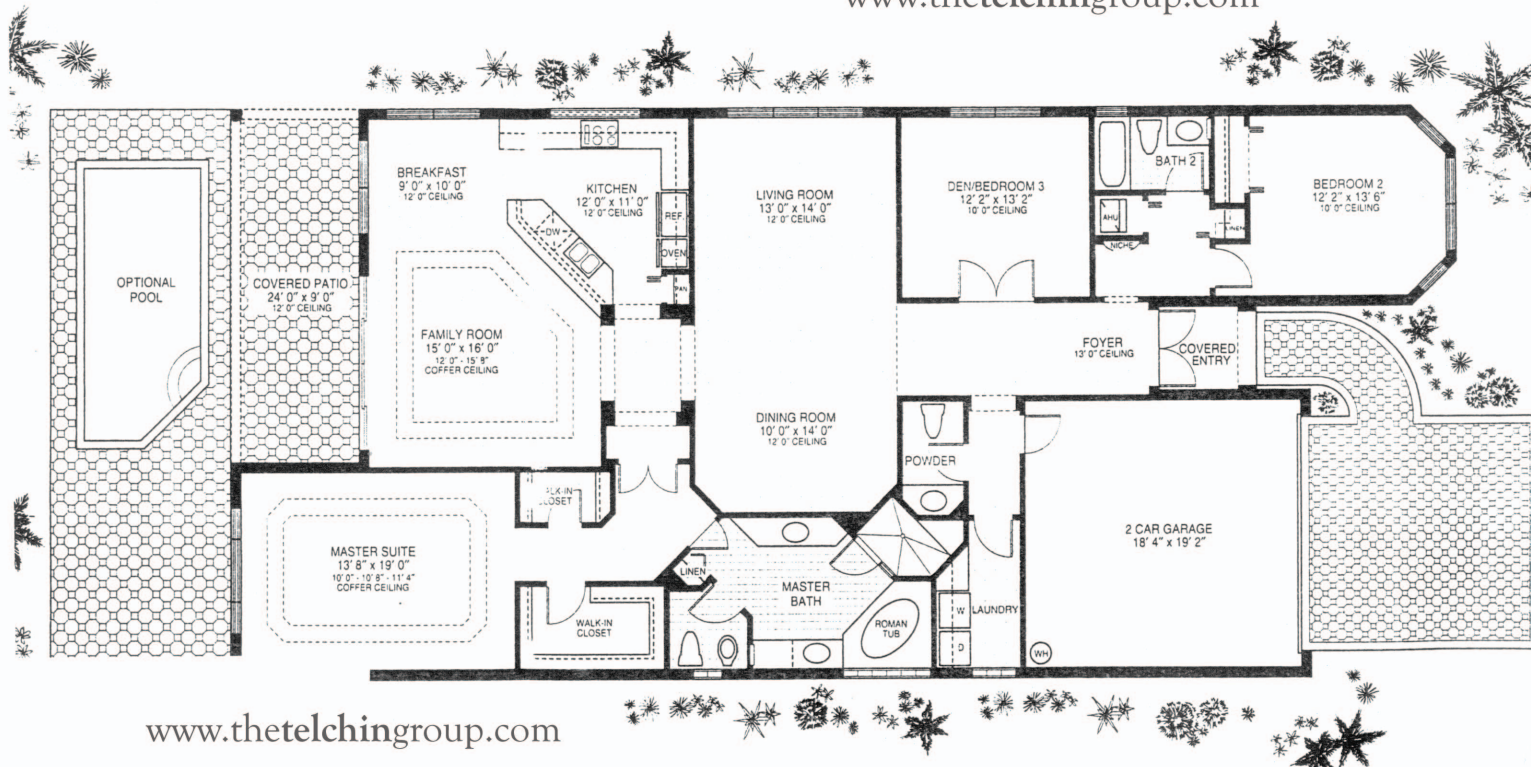

# PEBBLE BEACH

LEGEND CLUB AT IBIS GOLF & COUNTRY CLUB

www.thetelchingroup.com

2BR/2.5BA+DEN  
SQUARE FEET UNDER AIR: 2,390

www.thetelchingroup.com

www.thetelchingroup.com