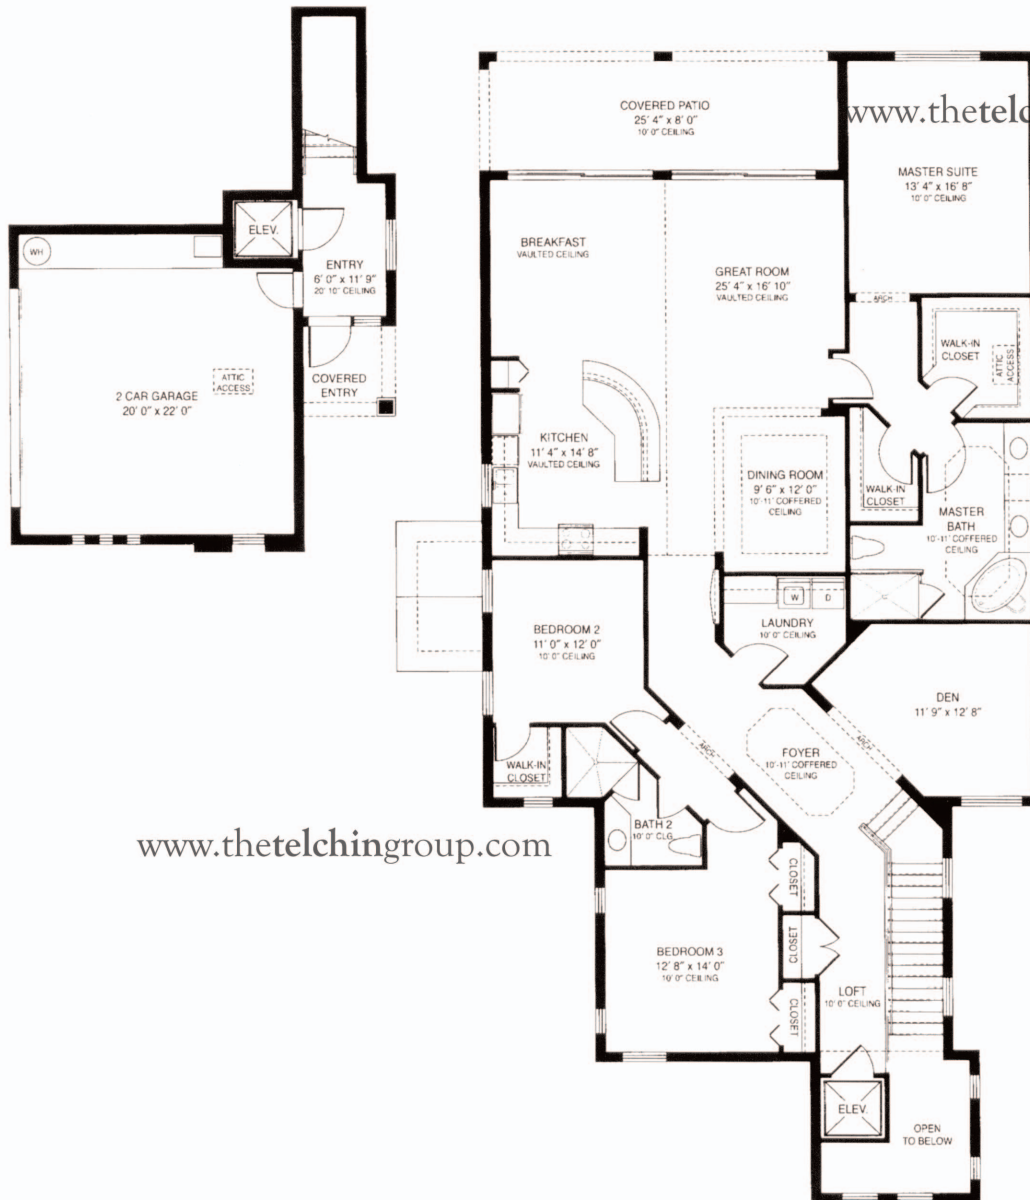

SANTA CRUZ

ORCHID RESERVE AT IBIS GOLF & COUNTRY CLUB

www.thetelchingroup.com

3BR/2BA+DEN

SQUARE FEET UNDER AIR: 2,627

www.thetelchingroup.com