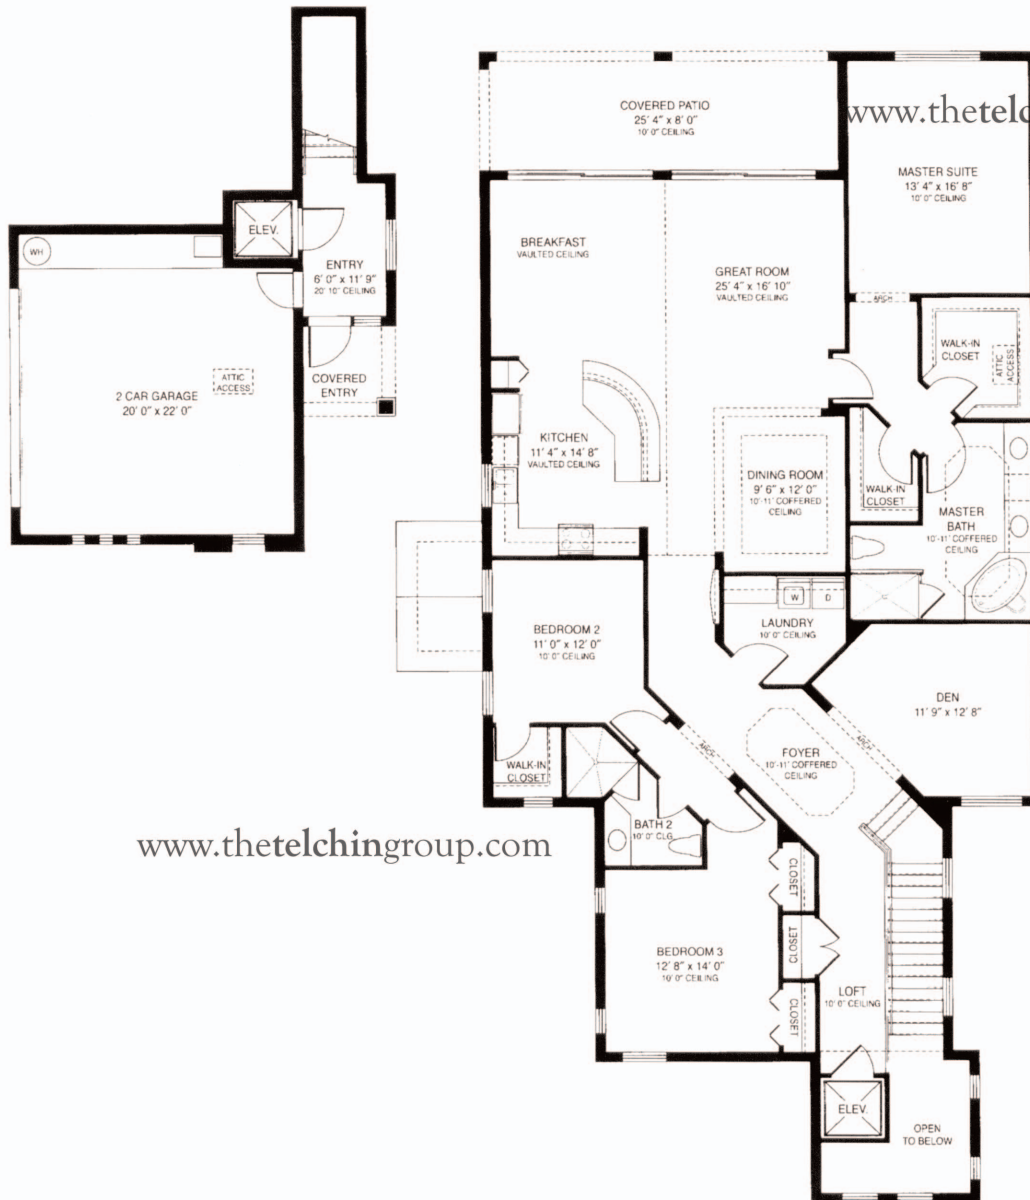

# SANTA CRUZ

ORCHID RESERVE AT IBIS GOLF & COUNTRY CLUB

www.thetelchingroup.com

3BR/2BA+DEN

SQUARE FEET UNDER AIR: 2,627

www.thetelchingroup.com