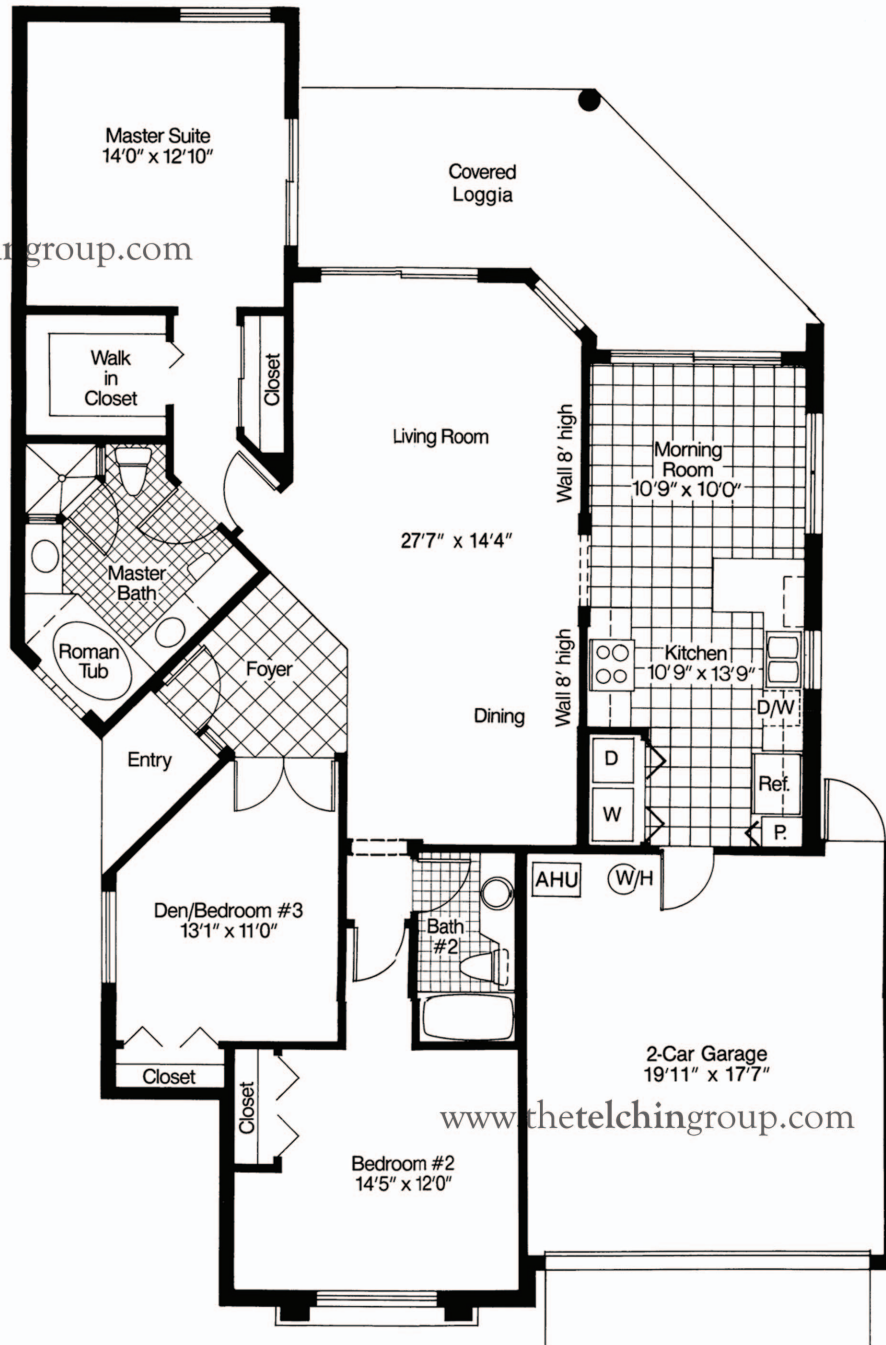

# HEATHER

QUAIL MEADOW AT IBIS GOLF & COUNTRY CLUB

www.thetelchingroup.com

3BR/2BA

SQUARE FEET UNDER AIR: 1,638

www.thetelchingroup.com

www.thetelchingroup.com